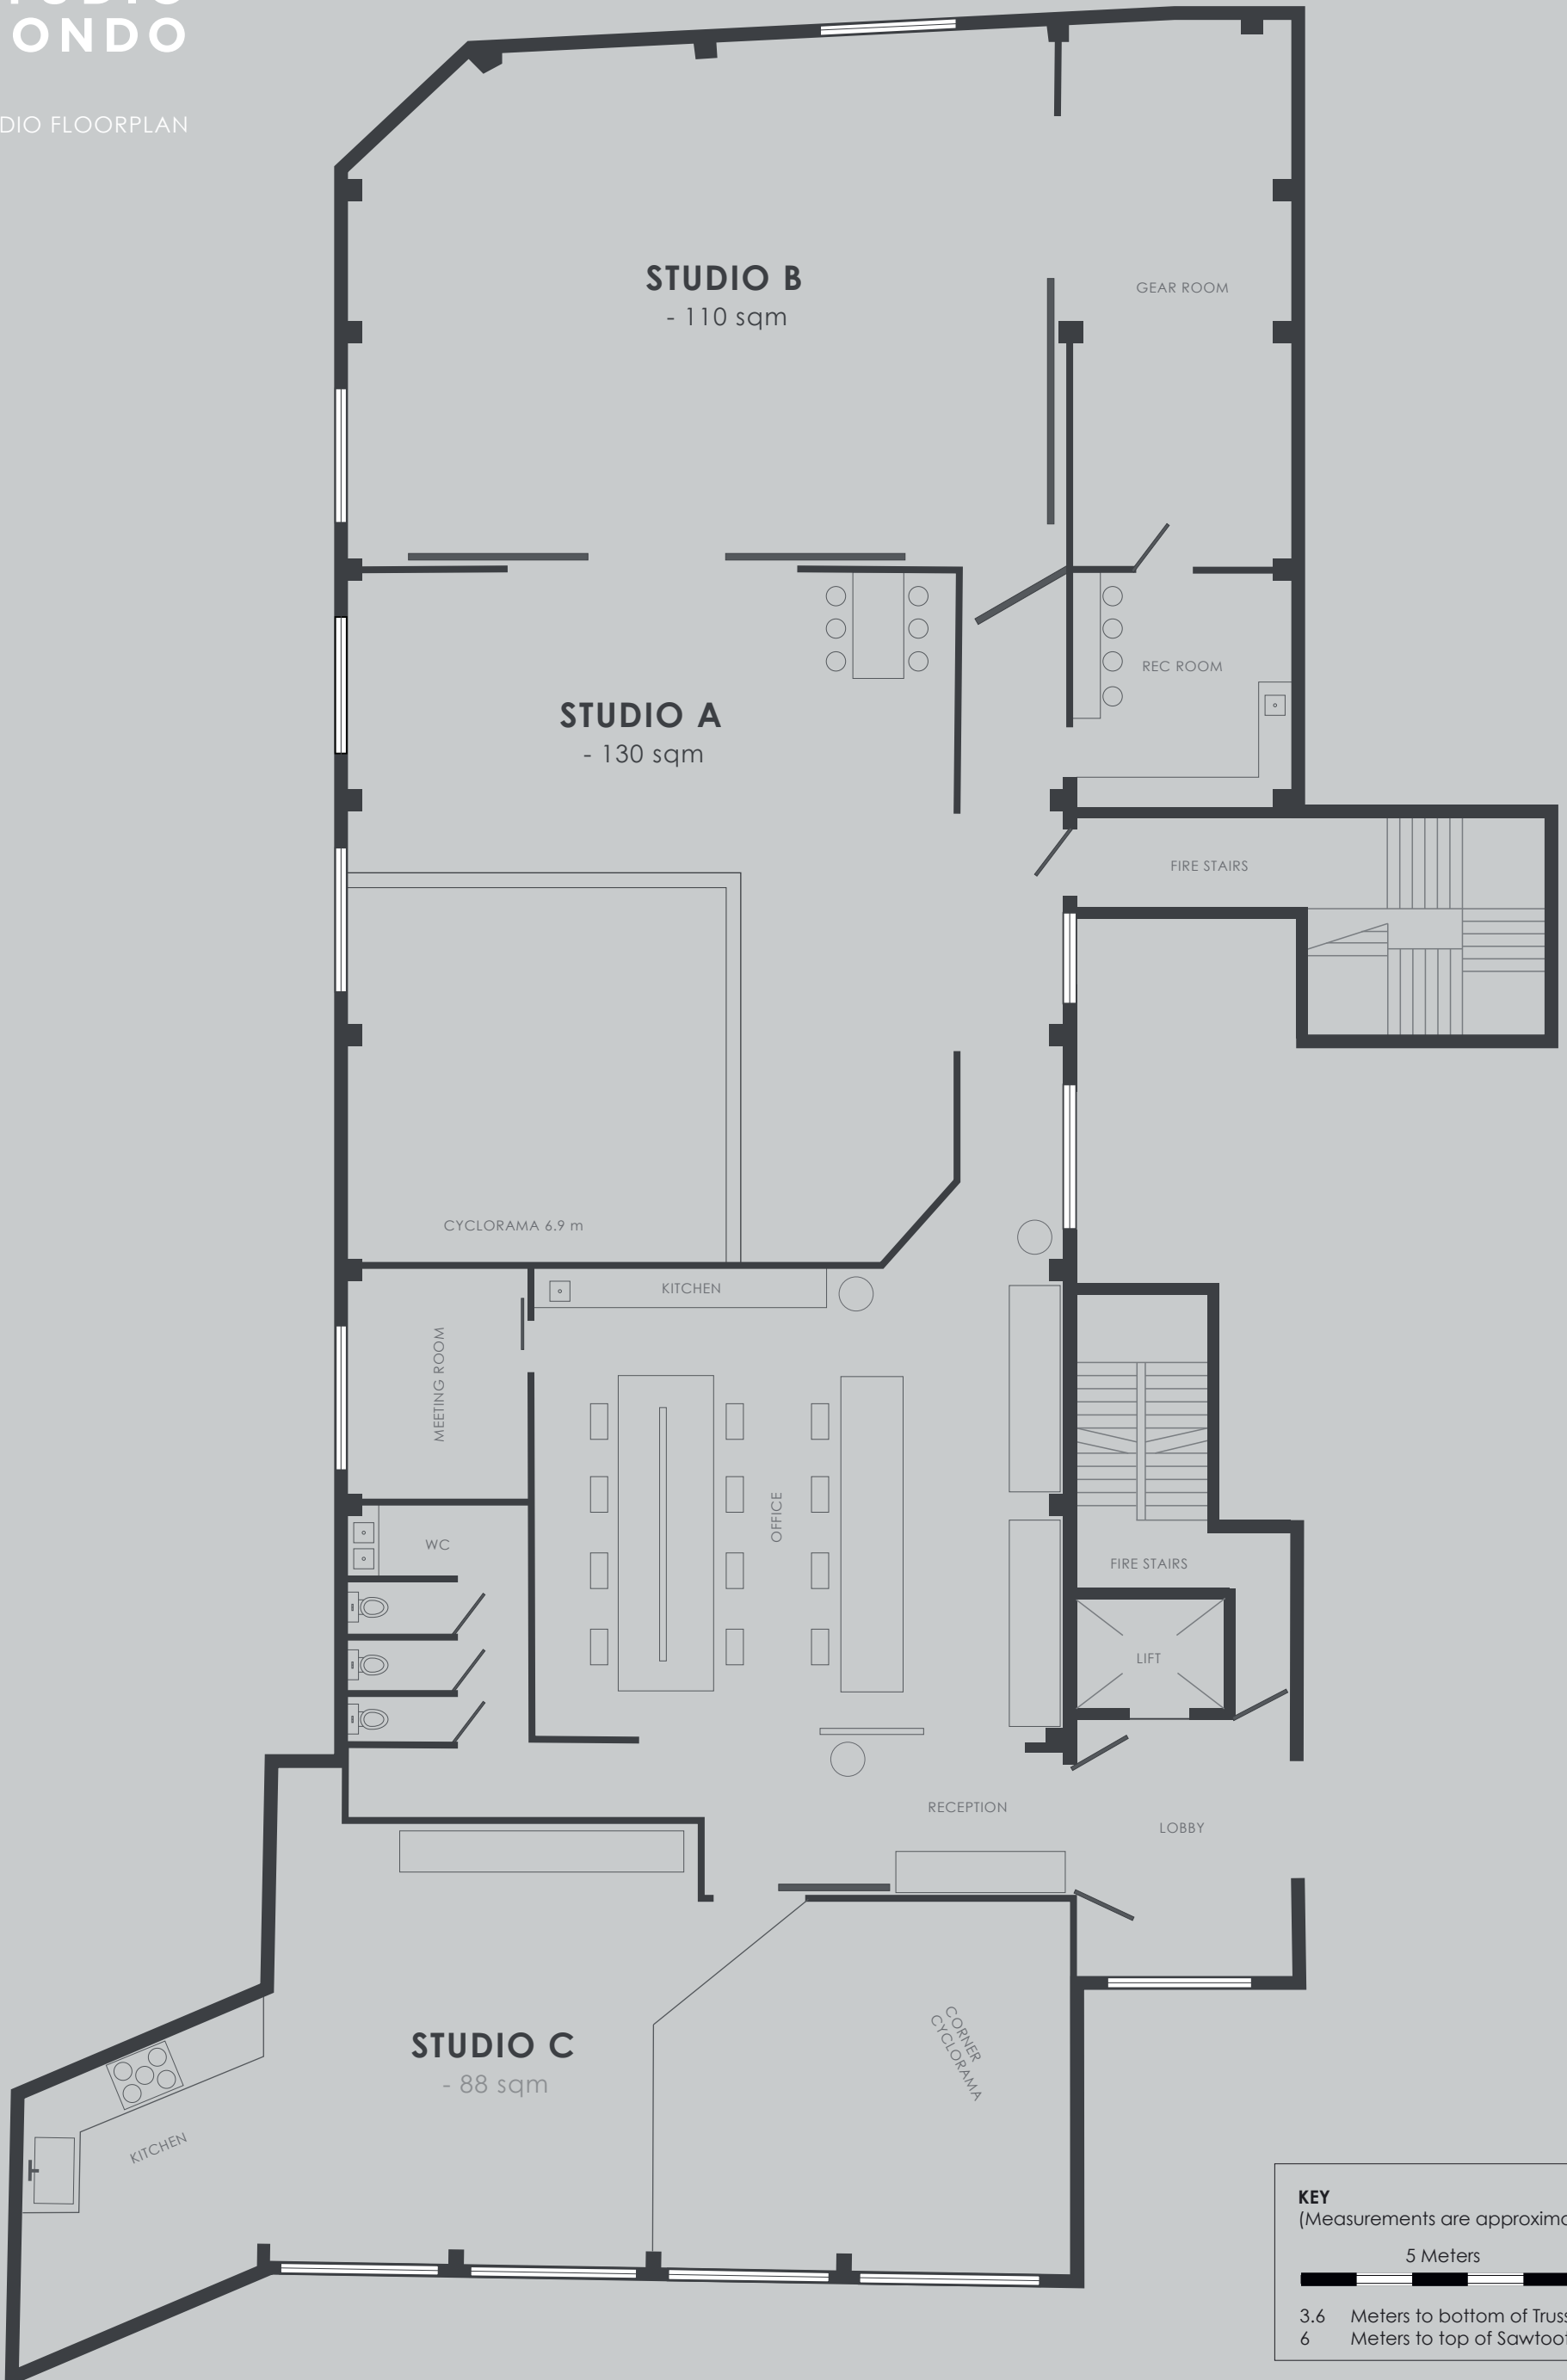

STUDIO MONDO

STUDIO FLOORPLAN

KEY
(Measurements are approximate)

5 Meters

3.6 Meters to bottom of Truss
6 Meters to top of Sawtooth