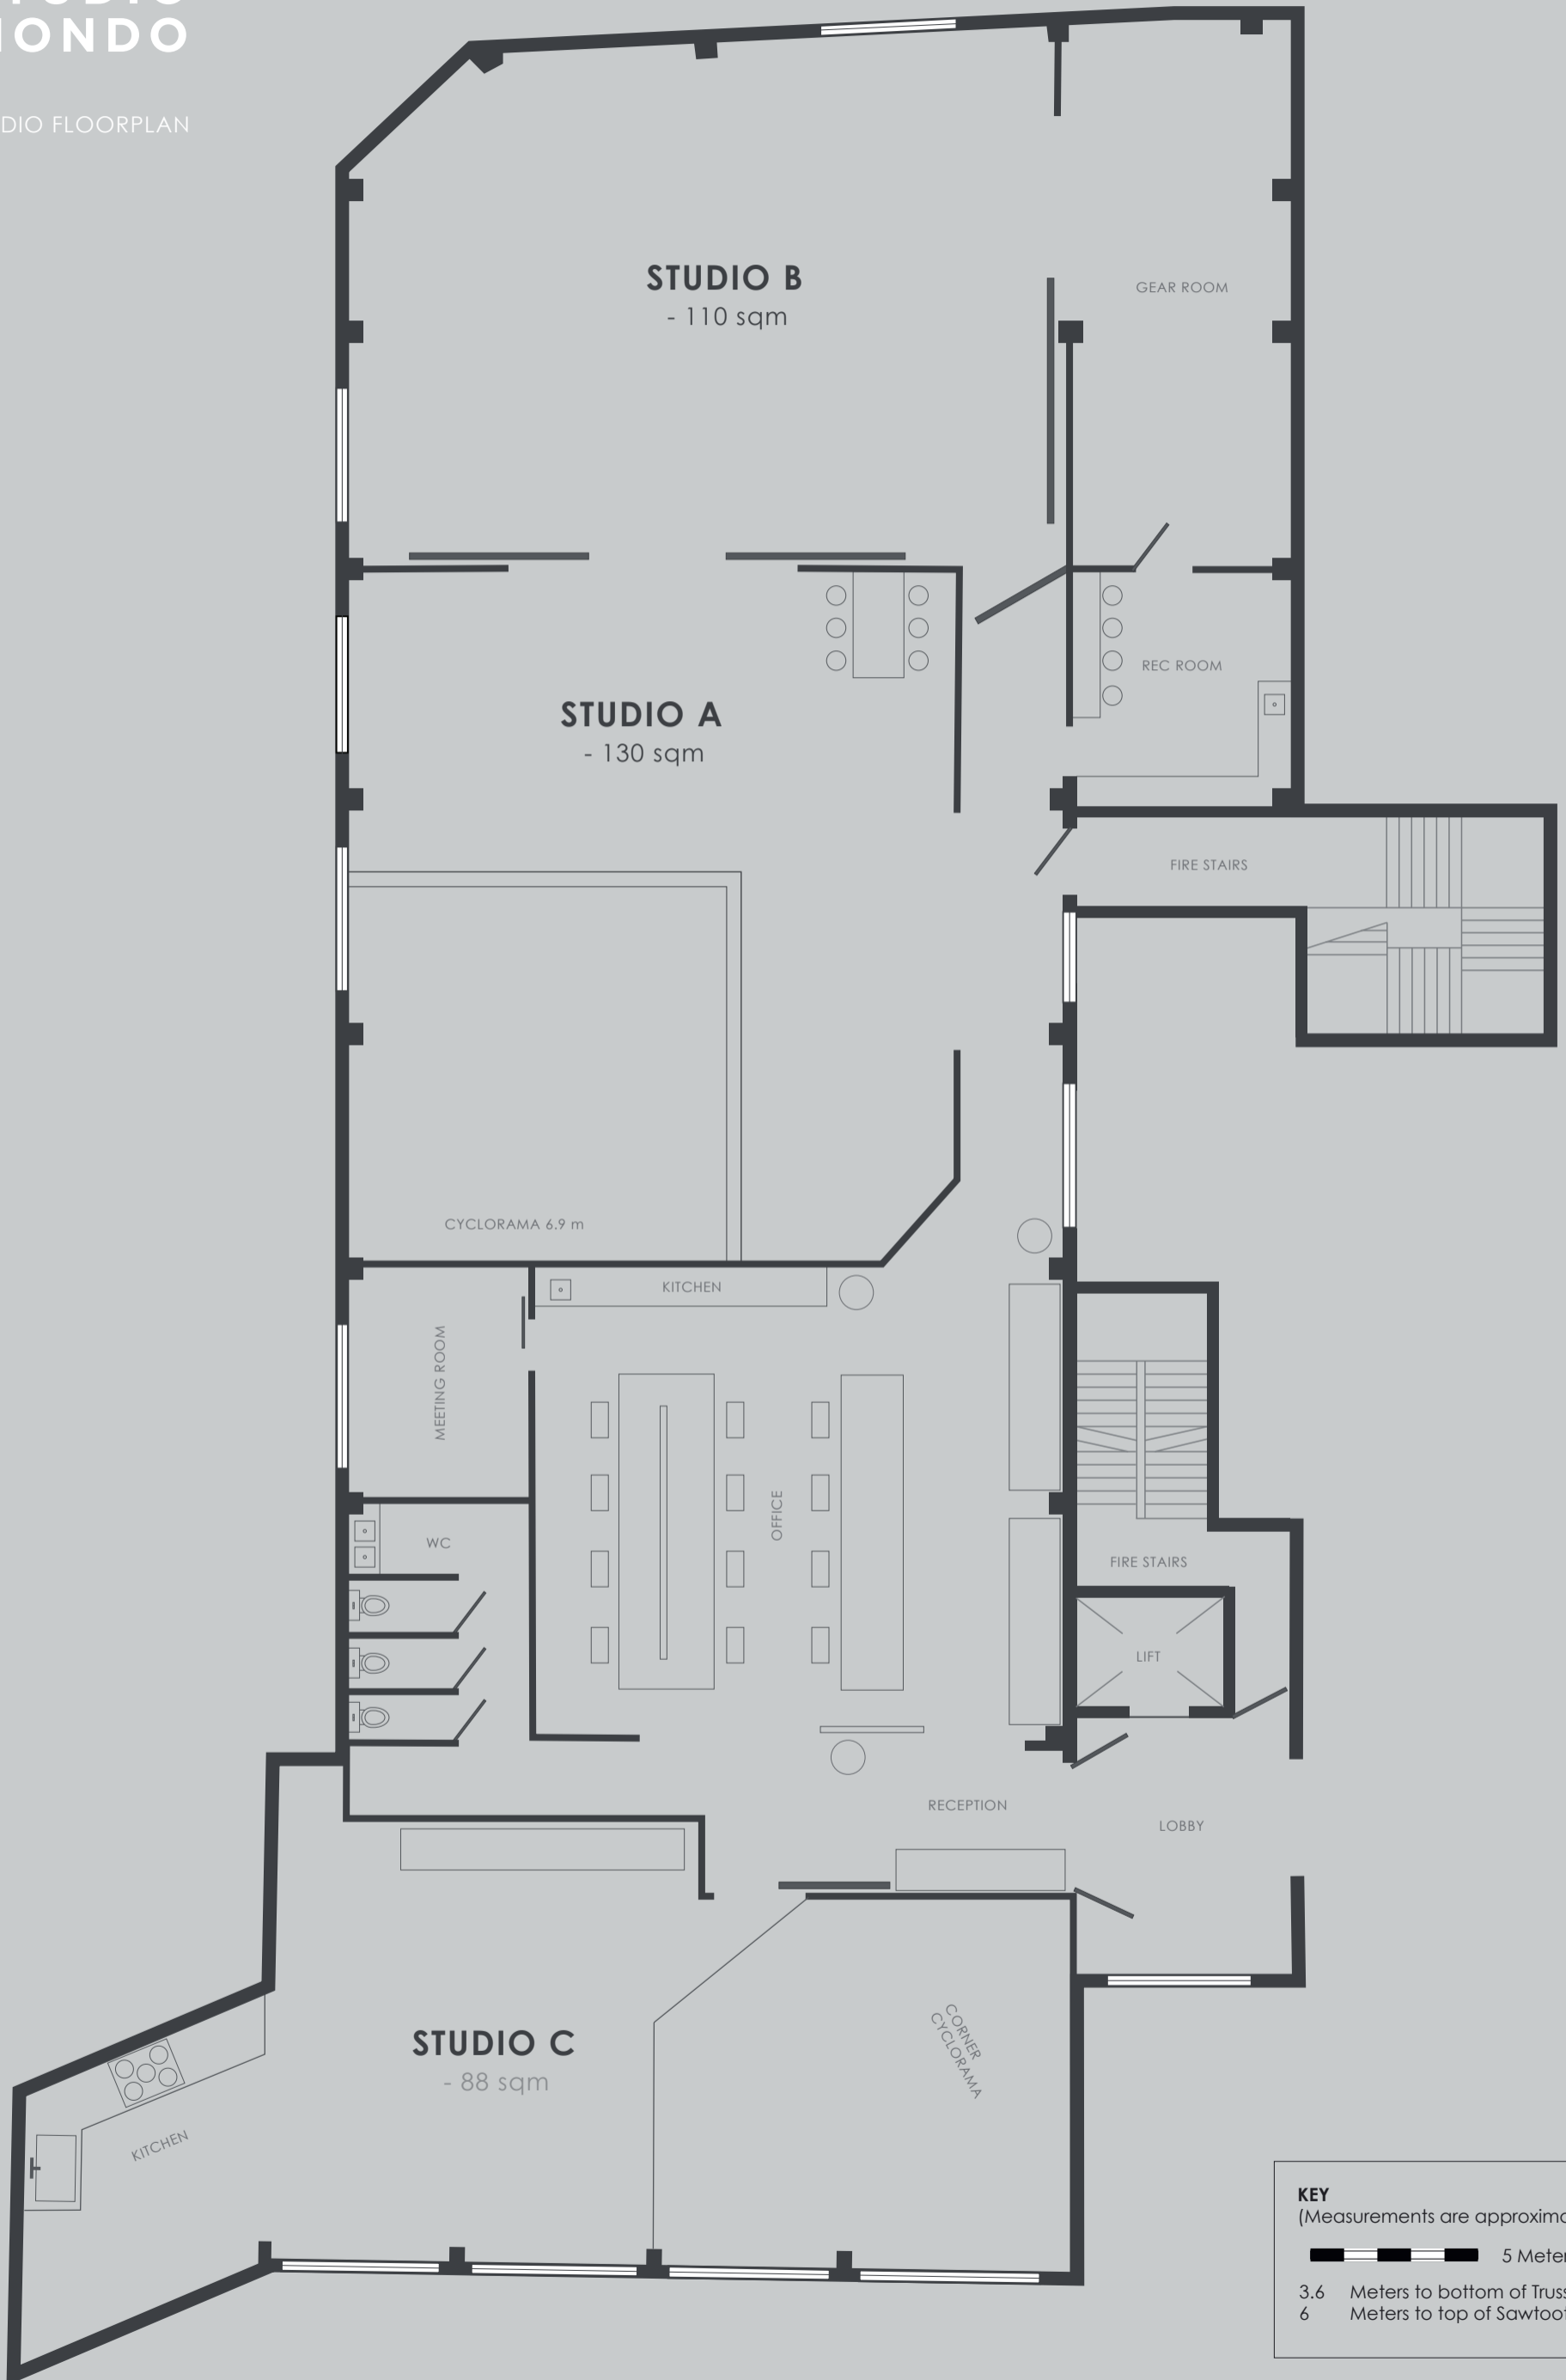

STUDIO MONDO

STUDIO FLOORPLAN

KEY
(Measurements are approximate)

5 Meters

3.6 Meters to bottom of Truss
6 Meters to top of Sawtooth